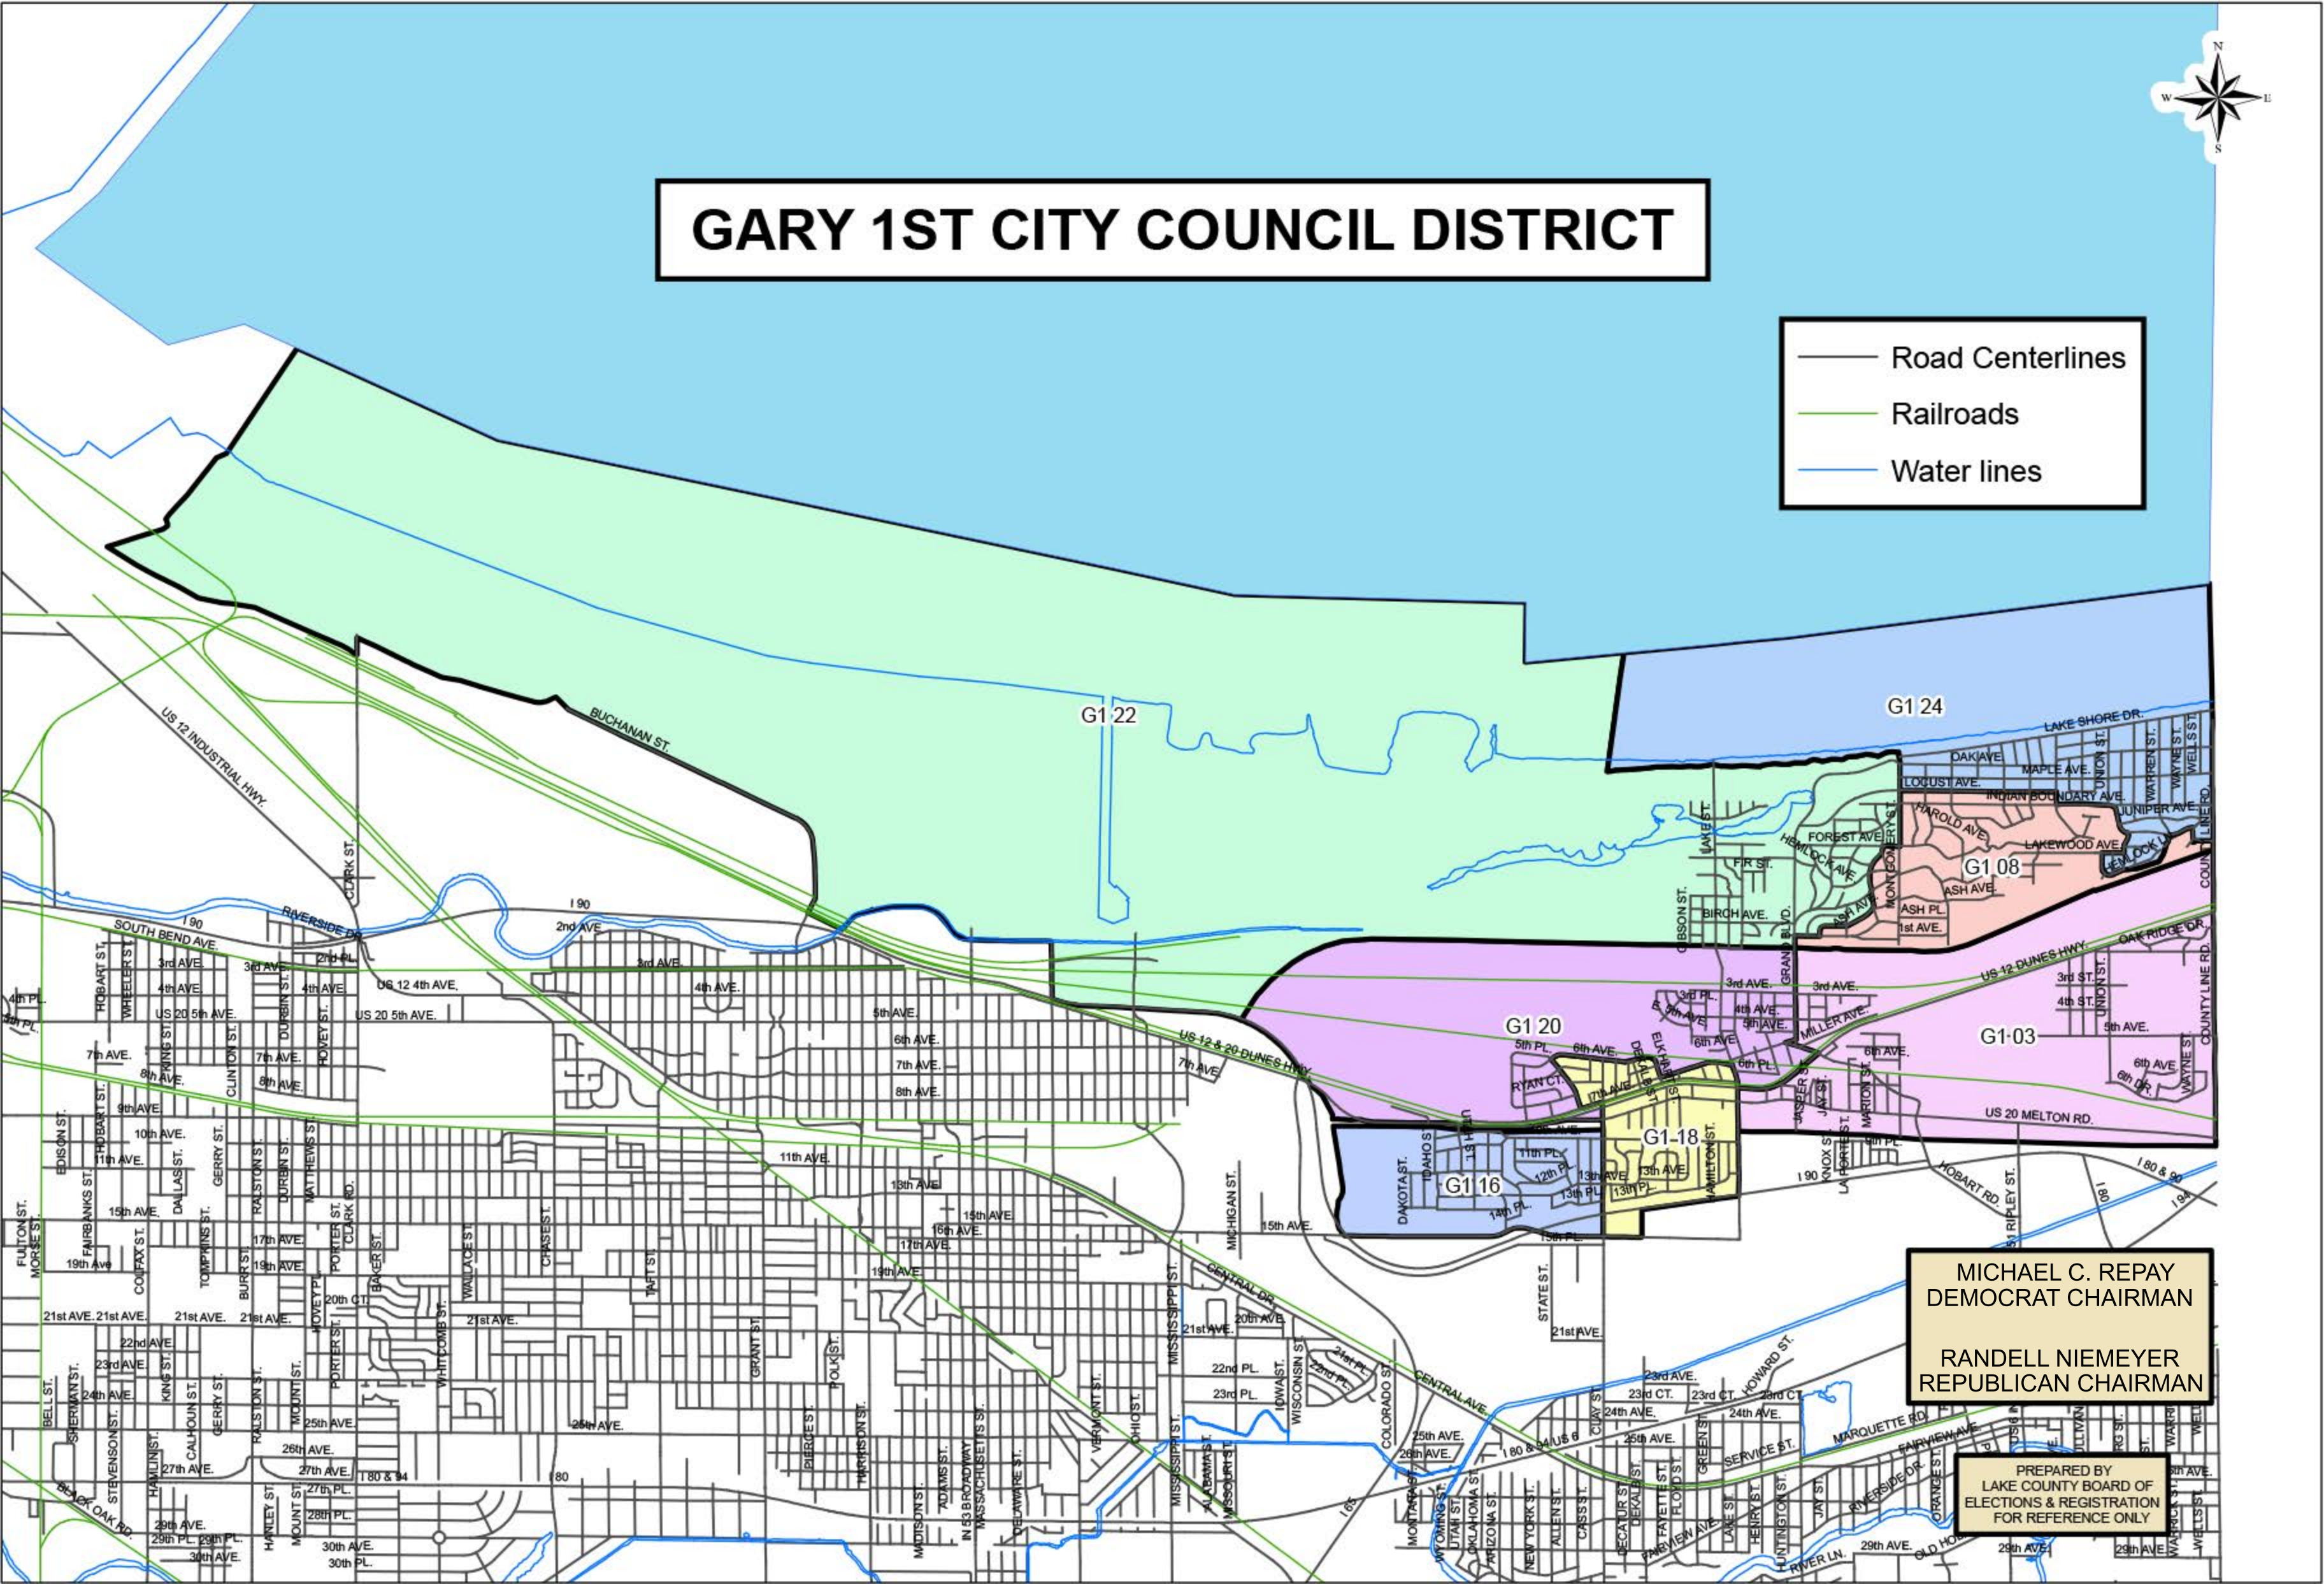

GARY 1ST CITY COUNCIL DISTRICT

- Road Centerlines
- Railroads
- Water lines

MICHAEL C. REPAY
DEMOCRAT CHAIRMAN

RANDELL NIEMEYER
REPUBLICAN CHAIRMAN

PREPARED BY
LAKE COUNTY BOARD OF
ELECTIONS & REGISTRATION
FOR REFERENCE ONLY